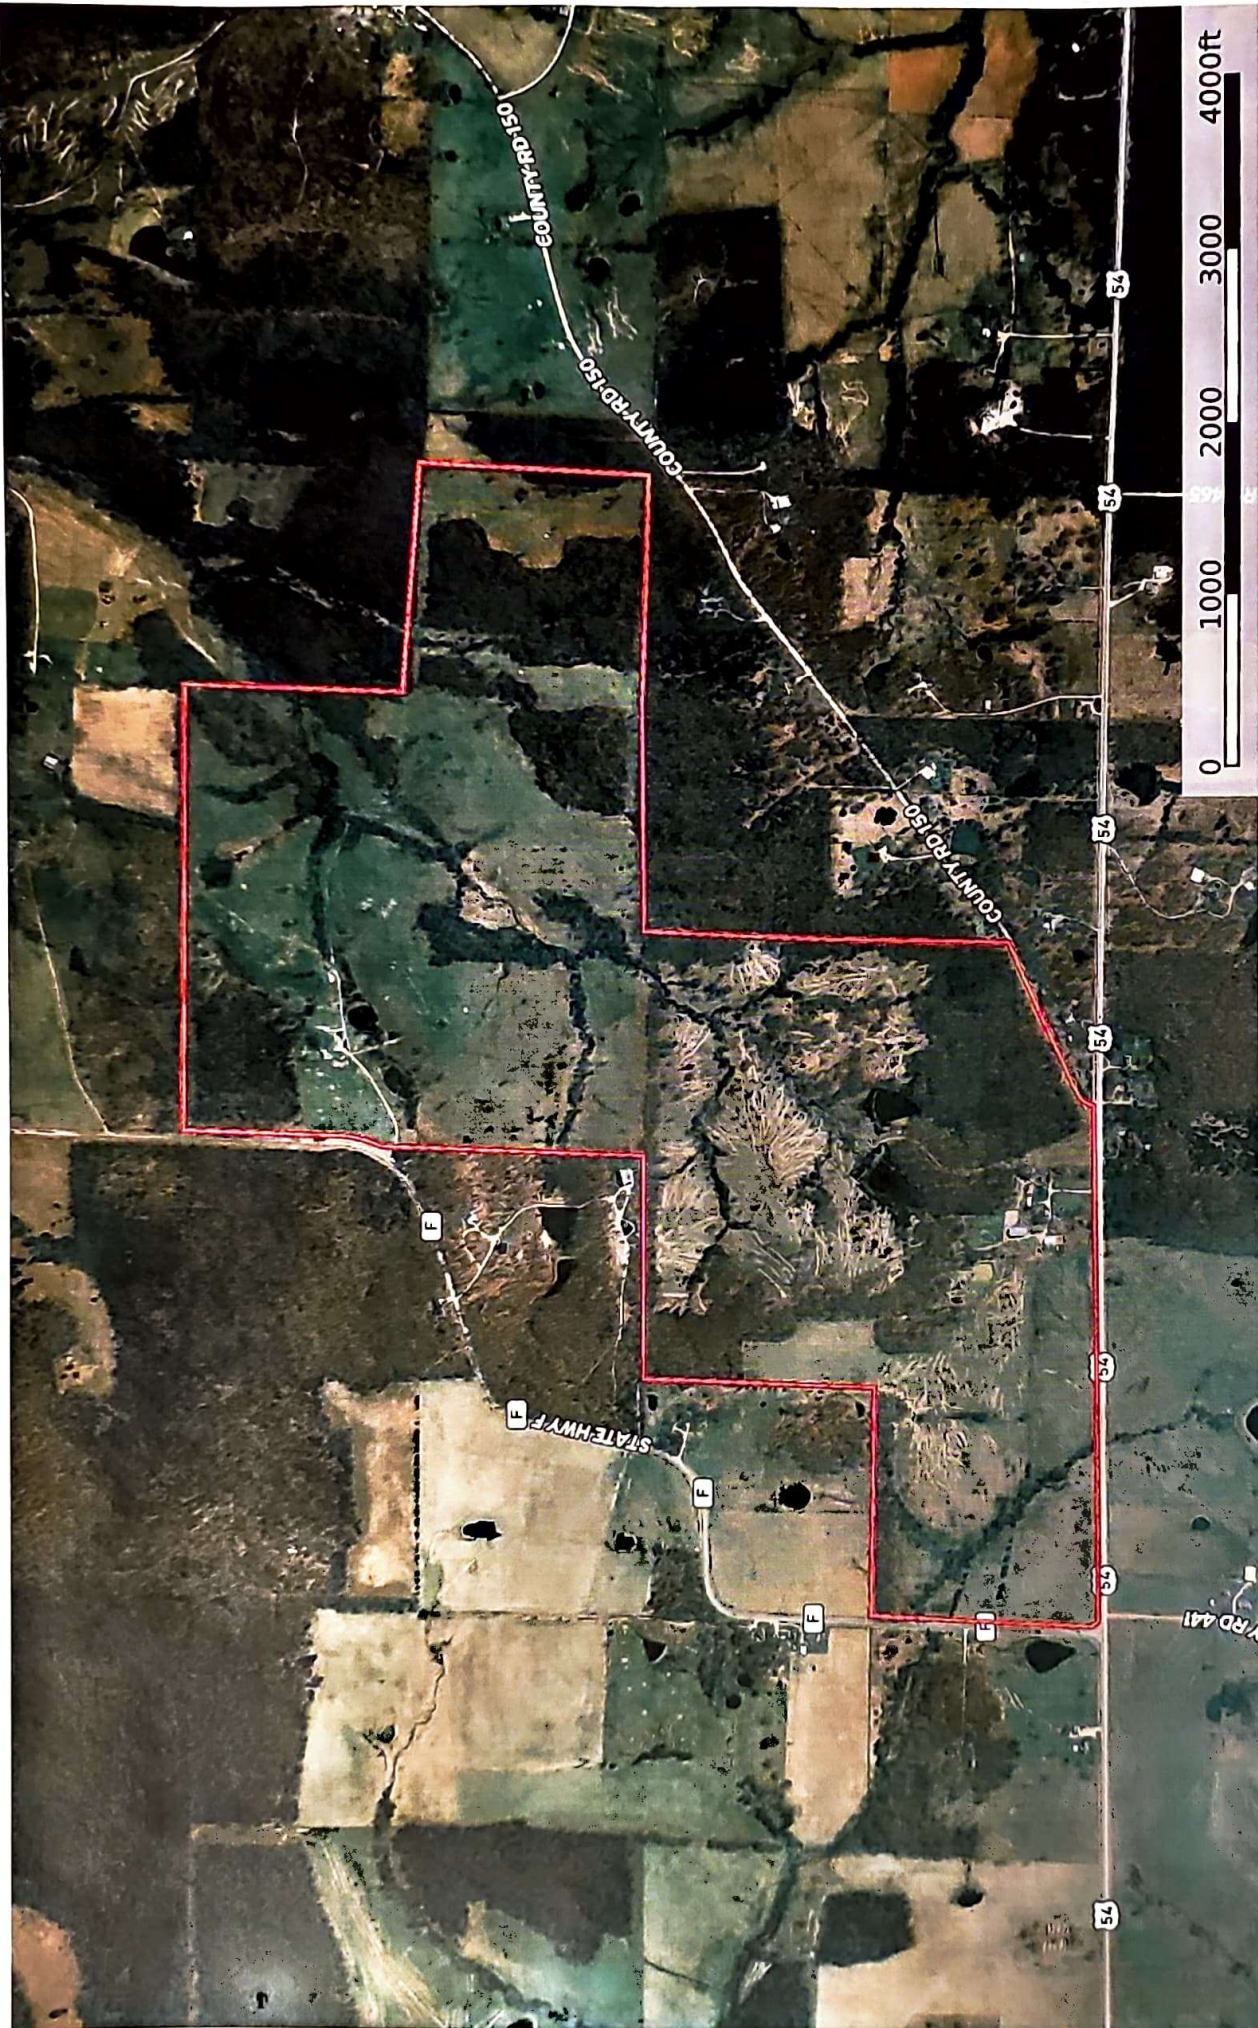

Fifer  
Missouri, AC +/-

Boundary

R.F. P.F.

Randle Landwehr  
P: 417-276-4668

<https://www.ucfarmandhomesales.com/index.html>

P.O. Box 987 Stockton MO 65765

The information contained herein was obtained from sources deemed to be reliable. Land 650 Services makes no warranties or guarantees as to the completeness or accuracy thereof.