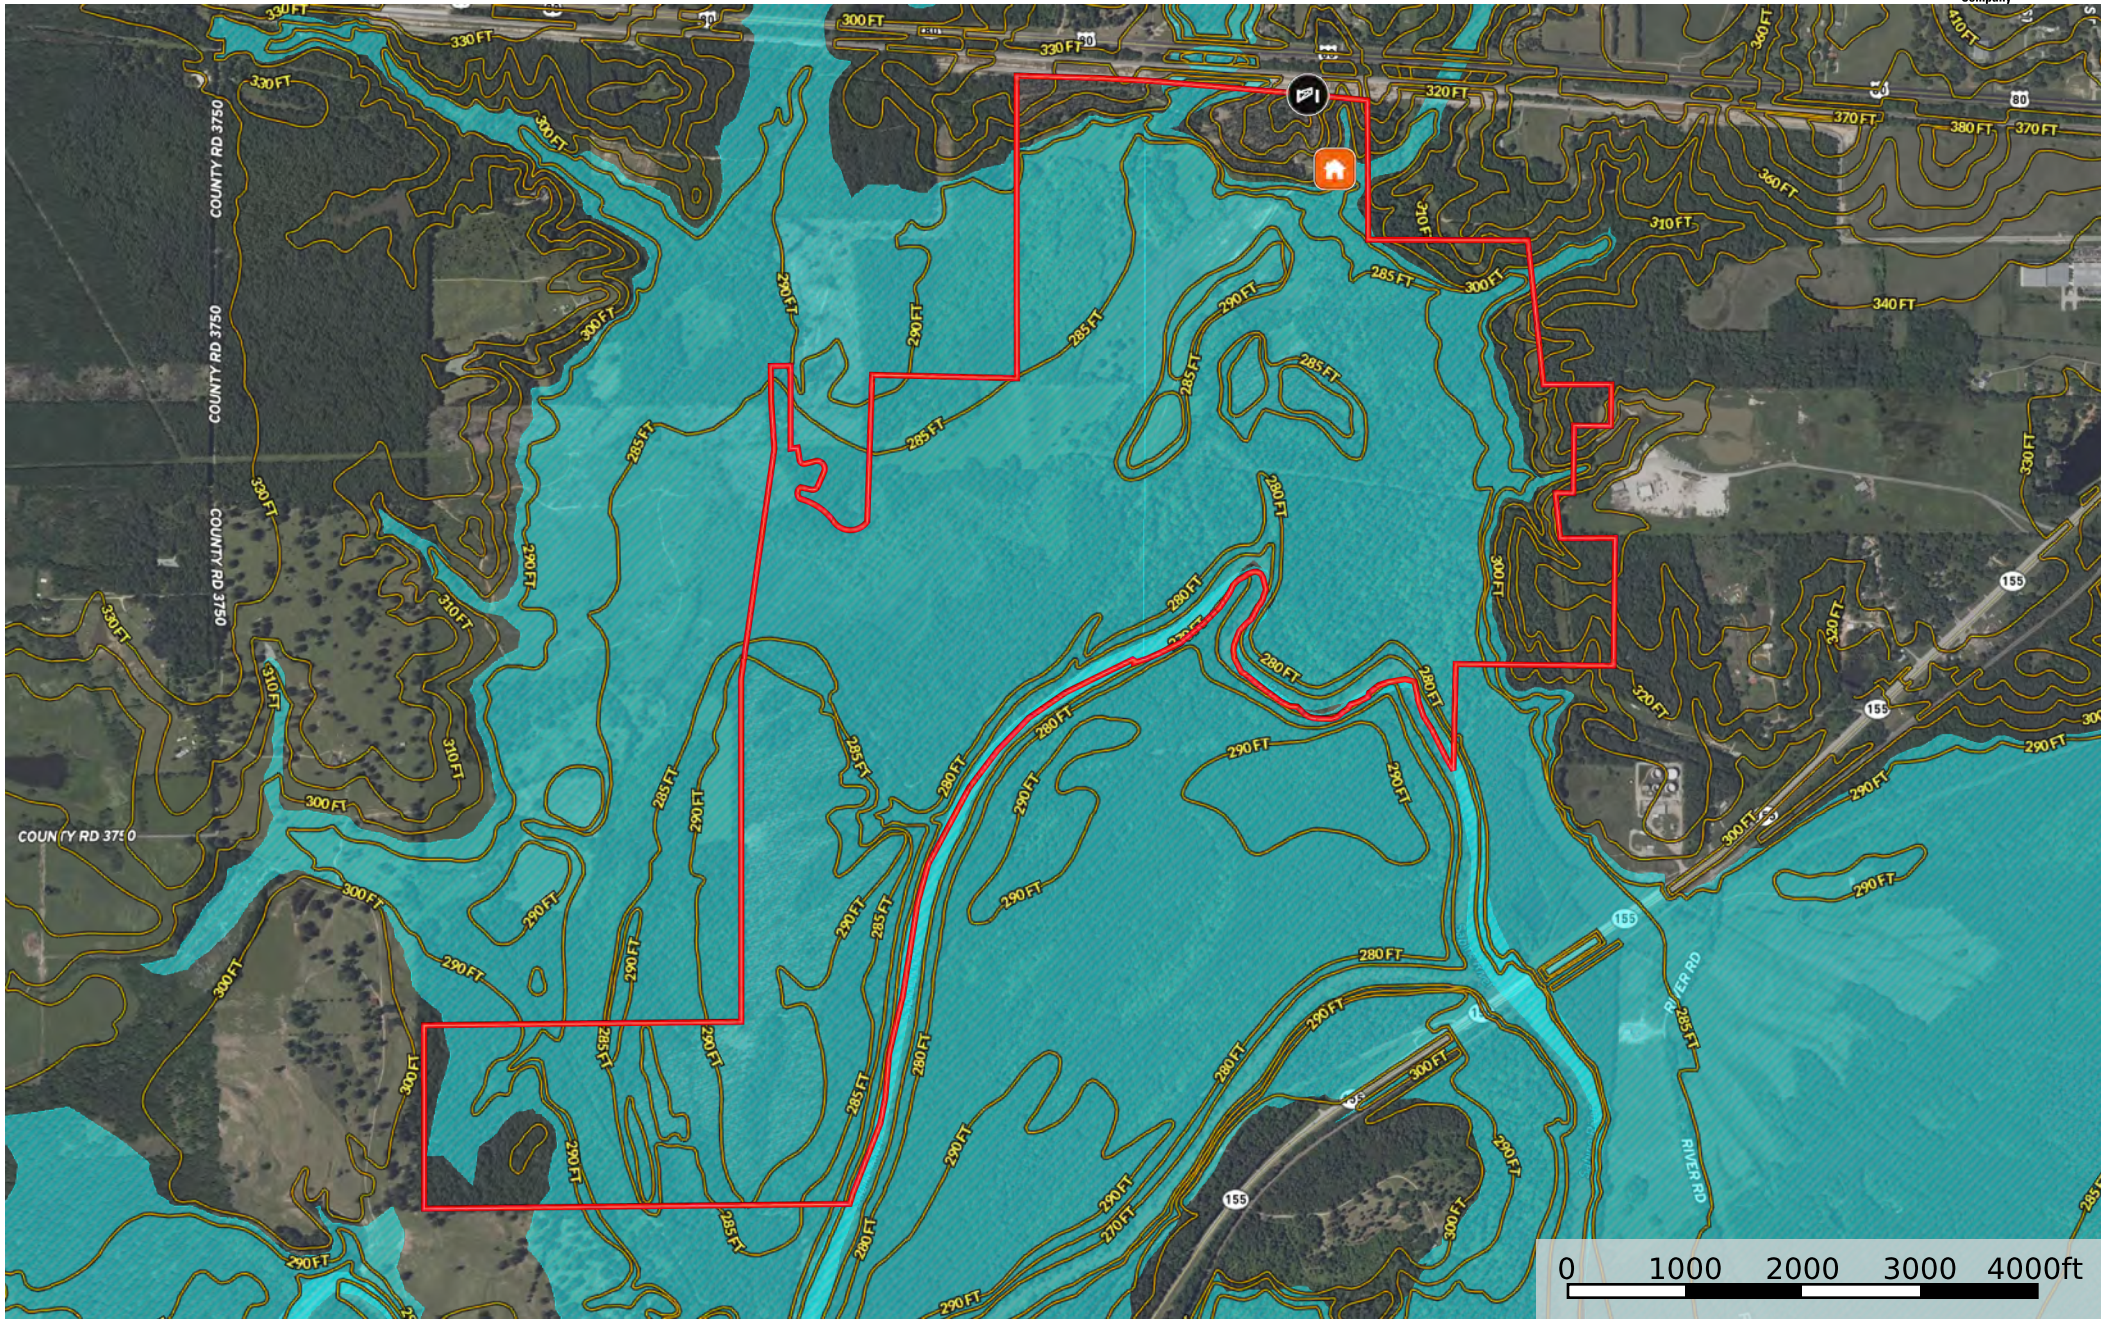

# The Getaway Big Sandy For Listing Sites

Wood County, Upshur County, Texas, 863 AC +/-

- Gate
- House
- Boundary
- 100 Year Floodplain
- 500 Year Floodplain
- Floodway
- Special
- Unmapped/Not Included